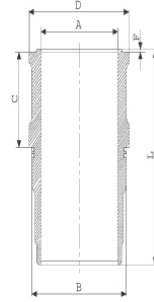

14-746260-10-WH
O-RİNG BİLGİ
(O-Ring Information)
50-350476-00/O
1x 120*124*4 FPM

14-749630-00-WH
B : 125.685
L : 235.370
D : 130.948
C : 123.039
F : 1.250

O-RİNG BİLGİ
(O-Ring Information)
50-35047-60/O
1x 120*124*4 FPM

14-749632-00-WH
B : 125.685
L : 235.370
D : 130.948
C : 124.550
F : 1.250

C: 1,50 mm uzun
(1,50mm Long)

14-749633-00-WH
B : 125.685
L : 235.370
D : 130.948
C : 126.050
F : 1.250

Motor Özellikleri
(Engine Specifications)

Piston Ölçüleri
(Piston Dimensions)

Piston Parça No
(Piston Part No)

Segman Seti
(Ring Set)

Silindir Gömleği
(Liner)

C: 3,00 mm uzun
(3,00mm Long)

14-749640-00-WH
B: 125.685
L: 235.370
D: 131.200
C: 124.250
F: 1.250

C:1,20 mm uzun
(1,20mm Long)

Silindir Kit
(Assembly Set)

Piston - Blok Montaj
Yüksekliği
(Piston - Block
Assembly Height)