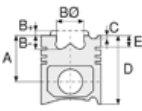

14-740010-00-WH
O-RİNG BİLGİ
(O-Ring Information)
50-350476-00/O
1x 120*124*4 FPM

14-740030-00-WH
B : 125.685
L : 238.370
D : 131.200
C : 124.250
F : 1.250

C:1,20mm uzun
(1,20mm Long)

14-740050-00-WH
B : 125.685
L : 235.370
D : 131.200
C : 124.550
F : 1.250

C:1,50 mm uzun
(1,50mm Long)

Silindir Kit
(Assembly Set)

89-155600-02-STD
89-70416-STD

Piston - Blok Montaj
Yüksekliği
(Piston - Block
Assembly Height)

Motor Özellikleri
(Engine Specifications)

Piston Ölçüleri
(Piston Dimensions)

Piston Parça No
(Piston Part No)

Segman Seti
(Ring Set)

Silindir Gömleği
(Liner)

Silindir Kit
(Assembly Set)

Piston - Blok Montaj
Yüksekliği
(Piston - Block
Assembly Height)

14-745340-00-WH
O-RİNG BİLGİ
(O-Ring Information)
50-350476-00/O
1x 120*124*4 FPM

Piston Ölçüleri
(Piston Dimensions)

Piston Parça No
(Piston Part No)

Segman Seti
(Ring Set)

Silindir Gömleği
(Liner)

C: 3,00 mm uzun
(3,00mm Long)

14-749640-00-WH
B: 125.685
L: 235.370
D: 131.200
C: 124.250
F: 1.250