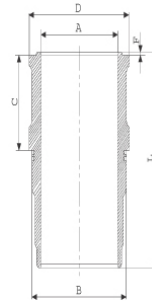

Piston Parça No
(Piston Part No)

Segman Seti
(Ring Set)

Silindir Gömleği
(Liner)

Silindir Kit
(Assembly Set)

Piston - Blok Montaj
Yüksekliği
(Piston - Block
Assembly Height)

14-745340-00-WH
O-RİNG BİLGİ
(O-Ring Information)
50-350476-00/O
1x 120*124*4 FPM

14-746260-10-WH
O-RİNG BİLGİ
(O-Ring Information)
50-350476-00/O
1x 120*124*4 FPM

14-749630-00-WH
B : 125.685
L : 235.370
D : 130.948
C : 123.039
F : 1.250

O-RİNG BİLGİ
(O-Ring Information)
50-35047-60/O
1x 120*124*4 FPM

14-749632-00-WH
B : 125.685
L : 235.370
D : 130.948
C : 124.550
F : 1.250

C: 1,50 mm uzun
(1,50mm Long)

14-749633-00-WH
B : 125.685
L : 235.370
D : 130.948
C : 126.050
F : 1.250

Motor Özellikleri
(Engine Specifications)

Piston Ölçüleri
(Piston Dimensions)

Piston Parça No
(Piston Part No)

Segman Seti
(Ring Set)

Silindir Gömleği
(Liner)

C: 3,00 mm uzun
(3,00mm Long)

14-749640-00-WH
B: 125.685
L: 235.370
D: 131.200
C: 124.250
F: 1.250