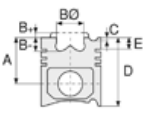

Piston Parça No
(Piston Part No)

Segman Seti
(Ring Set)

Silindir Gömleği
(Liner)

Silindir Kit
(Assembly Set)

Piston - Blok Montaj
Yüksekliği
(Piston - Block
Assembly Height)

14-745340-00-WH
O-RİNG BİLGİ
(O-Ring Information)
50-350476-00/O
1x 120*124*4 FPM

14-746260-10-WH
O-RİNG BİLGİ
(O-Ring Information)
50-350476-00/O
1x 120*124*4 FPM

14-749630-00-WH
B : 125.685
L : 235.370
D : 130.948
C : 123.039
F : 1.250

O-RİNG BİLGİ
(O-Ring Information)
50-35047-60/O
1x 120*124*4 FPM

14-749632-00-WH
B : 125.685
L : 235.370
D : 130.948
C : 124.550
F : 1.250

C: 1,50 mm uzun
(1,50mm Long)

14-749633-00-WH
B : 125.685
L : 235.370
D : 130.948
C : 126.050
F : 1.250

Motor Özellikleri
(Engine Specifications)

Piston Ölçüleri
(Piston Dimensions)

Piston Parça No
(Piston Part No)

Segman Seti
(Ring Set)

Silindir Gömleği
(Liner)

C: 3,00 mm uzun
(3,00mm Long)

14-749640-00-WH
B: 125.685
L: 235.370
D: 131.200
C: 124.250
F: 1.250