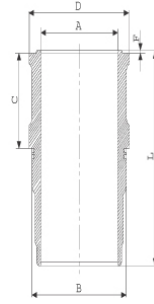

Piston Parça No
(Piston Part No)

Segman Seti
(Ring Set)

Silindir Gömleği
(Liner)

Silindir Kit
(Assembly Set)

Piston - Blok Montaj
Yüksekliği
(Piston - Block
Assembly Height)

14-740040-00-WH
B : 125.685
L : 235.370
D : 131.200
C : 124.250
F : 1.250

C:1,20mm Uzun (Long)

14-740080-00-WH
B : 125.685
L : 235.370
D : 131.200
C : 124.550
F : 1.250

C:1,50 mm Uzun (Long)

Motor Özellikleri
(Engine Specifications)

Piston Ölçüleri
(Piston Dimensions)

Piston Parça No
(Piston Part No)

Segman Seti
(Ring Set)

Silindir Gömleği
(Liner)

14-749640-00-WH
B : 125.685
L : 235.370
D : 131.200
C : 124.250
F : 1.250

C:1,20 mm Uzun (Long)

Silindir Kit
(Assembly Set)

Piston - Blok Montaj
Yüksekliği
(Piston - Block
Assembly Height)