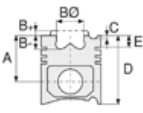

BMW - Ø 92

06-133900-00-STD

**Motor Özellikleri**  
(Engine Specifications)

İmalatçı (Manufacturer):  
BMW  
Çap (Diameter): Ø 92  
FM Grup No: 1420

**M30B 35ME7**  
6 Sil. Benzinli (Gasoline)  
3430cc  
155Kw (211PS) 9:1  
Enjektörlü (With Injector),  
katalizörlü (With Catalyst)  
535i, M535i  
1985....

**M30B 35ME7**  
6 Sil. Benzinli (Gasoline)  
3430cc 155/162Kw  
(211/220PS) 9:1  
Enjektörlü (With Injector)  
535i, 635 Csi, 735i, İl,  
M535i  
1988 - 1992

**Piston Ölçüleri**  
(Piston Dimensions)

**Piston Parça No**  
(Piston Part No)

**Segman Seti**  
(Ring Set)

06-133900-00-STD

1.500  CRP KV1  
2.000  STD  
3.500  CR STD

**Silindir Gömleği**  
(Liner)

**Silindir Kit**  
(Assembly Set)

**Piston - Blok Montaj**  
Yüksekliği  
(Piston - Block  
Assembly Height)