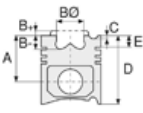

RVI - Ø 102

06-346500-20-STD

**Motor Özellikleri**  
(Engine Specifications)

İmalatçı (Manufacturer):  
RVI  
Çap (Diameter): 102  
FM Grup No: 7401

**720 01/02/08/12**

4 Sil. Dizel 3590cc 17,5:1  
90 B6/B7/B8, JK 50,  
JK1 A 14, JK1AB 16, JK2A 12,  
JK60 B, JK60A, JK65, JK75,  
JK75 BOM, JN, JN85,  
OJK65

**Piston Ölçüleri**  
(Piston Dimensions)

**Piston Parça No**  
(Piston Part No)

**Segman Seti**  
(Ring Set)

06-346500-20-STD

3.000  CR IKA  
2.500  STD  
5.000  CR STD

**Silindir Gömleği**  
(Liner)

**Silindir Kit**  
(Assembly Set)